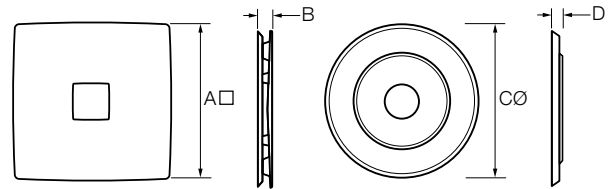

IPX4

The stylish and modern Rapid Response Grille with LED light will brighten up any bathroom, ensuite or toilet. LED light can be set to cool, neutral or warm white by changing the Tri-Switch's position. The Rapid Response grilles are quick to install and can be easily removed for cleaning.

- Available in Round and Square models.
- Available in 2 sizes to suit 8" and 10" Rapid Response header box fan models.
- Stylish, contemporary design.
- LED light & Rapid Response Fan can be controlled separately.
- Quick & easy to install.
- Can be retrofitted to a previously installed Rapid Response Fan.
- LED light can be set to cool, neutral or warm white to match other installed lights.
- Complies to: AS/NZS 60598.2.2:2001 and AS/NZS 60598.1:2013 Certificate No.: SAA152082.