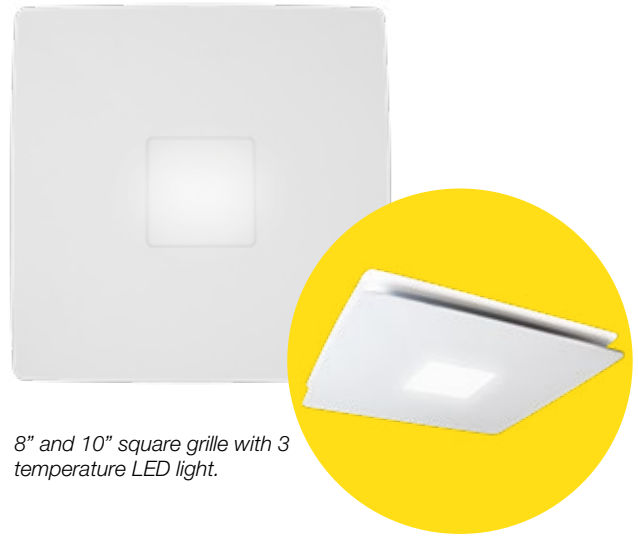

8" and 10" round grilles with 3 temperature LED light.

8" and 10" square grille with 3 temperature LED light.

RAPID RESPONSE

GRILLES WITH LED

2
YEAR WARRANTY

RAPID
INSTALL

BUILT-IN
LED
LIGHT

MODERN
DESIGN

IPX4

The stylish and modern Rapid Response Grille with LED light will brighten up any bathroom, ensuite or toilet. LED light can be set to cool, neutral or warm white by changing the Tri-Switch's position. The Rapid Response grilles are quick to install and can be easily removed for cleaning.

- Available in Round and Square models.
- Available in 2 sizes to suit 8" and 10" Rapid Response header box fan models.
- Stylish, contemporary design.
- LED light & Rapid Response Fan can be controlled separately.
- Quick & easy to install.
- Can be retrofitted to a previously installed Rapid Response Fan.
- LED light can be set to cool, neutral or warm white to match other installed lights.
- Complies to: AS/NZS 60598.2.2:2001 and AS/NZS 60598.1:2013 Certificate No.: SAA152082.

MODEL NO.	GRILLE	A	B	CØ	D
RESPG8-SQWH-TRILED	8" Square Grille White Finish with Tri-Switch LED	300	28	-	-
RESPG8-RNWH-TRILED	8" Round Grille White Finish with Tri-Switch LED	-	-	294	19
RESPG150SQWH-TRILED	10" Square Grille White Finish with Tri-Switch LED	353	30	-	-
RESPG150RNWH-TRILED	10" Round Grille White Finish with Tri-Switch LED	-	-	332	24