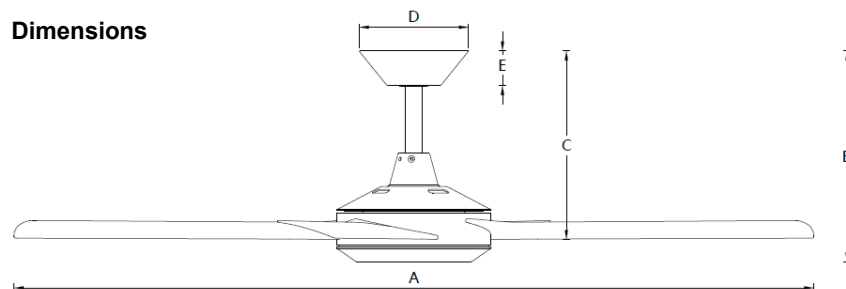

Complete Fan: 617L x 382W x 315H

**Accessories (Supplied separately):**

Down Rod 26mm diameter (includes wire harness)

010 91cm White Downrod

013 91cm Black Downrod

018 91cm B/Alum Downrod

020 180cm White Dowrod

**Dimensions**

A	B	C	D	E
1320mm	335mm	270mm	173mm	56mm