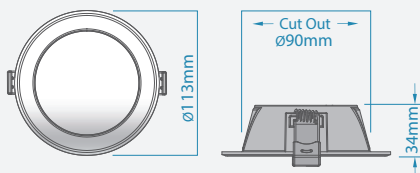

HABITAT

HABITAT-FL-TRI

SAP CODE: 2002012

10W dimmable, switchable colour temperature, flush diffuser, low profile downlight with remote driver

White trimmed low profile LED downlight with flush opal diffuser and remote driver.

Photometric Diagram