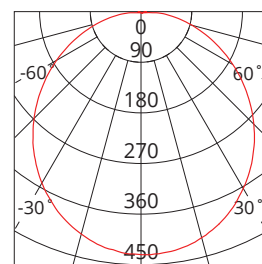

Accessories
GRILLE TRIM
DNOVL-GR280

Photometric Diagram

Unit: cd
— C0/180 120.0deg
— C90/270 120.0deg

KEY INFORMATION

Lumen Output	1320 / 1500 / 1400lm
Input Power	16W
Hole Cutout Size	N/A
Install	SURFACE MOUNT
Dimming Options	*Phase-Cut Dimming
Trim Colour	BLACK
Warranty	5yr
IP Rating	IP66
IK Rating	IK10
IC Rating	N/A
Rebate Scheme Approvals	N/A

PHOTOMETRIC

Efficacy	83 / 94 / 87lm/W
LED	SMD
CCT	3000 / 4000 / 5000K
CRI	>80
Beam Angle	120°

ELECTRICAL

Driver	Integral
Supply Input	220-240V, 50/60Hz
Driver Output Voltage	40VDC
Power Factor	>0.9
LED Input Current (nominal)	400mA
Useful life @Ta25° (L70)	50,000hr