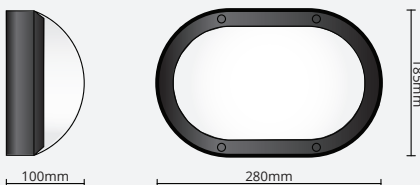

DAWN 16W

DN16WOVL-TRI

SAP CODE: 2001706

16W, Weather and impact resistant, Selectable colour temperature, LED Bunker

An oval robust bunker light constructed with aluminium body and opal diffuser providing decorative solution for both residential and commercial applications.

Accessories
GRILLE TRIM
DNOVL-GR280

Photometric Diagram

Unit: cd
— C0/180 120.0deg
— C90/270 120.0deg

KEY INFORMATION

Lumen Output	1320 / 1500 / 1400lm
Input Power	16W
Hole Cutout Size	N/A
Install	SURFACE MOUNT
Dimming Options	*Phase-Cut Dimming
Trim Colour	BLACK
Warranty	5yr
IP Rating	IP66
IK Rating	IK10
IC Rating	N/A
Rebate Scheme Approvals	N/A

PHOTOMETRIC

Efficacy	83 / 94 / 87lm/W
LED	SMD
CCT	3000 / 4000 / 5000K
CRI	>80
Beam Angle	120°

ELECTRICAL

Driver	Integral
Supply Input	220-240V, 50/60Hz
Driver Output Voltage	40VDC
Power Factor	>0.9
LED Input Current (nominal)	400mA
Useful life @Ta25° (L70)	50,000hr

CONSTRUCTION

Housing	Aluminium
Optics	Polycarbonate Diffuser
Adjustable Angle	N/A
Fixings/Hardware	Mounting Screws
Connection Type	Terminal Block
Total Weight	0.95kg
Dimensions	280 x 185 x 100mm
Operating Ambient Temp.	-20 to 45°C
Electrical Classification	Class 1