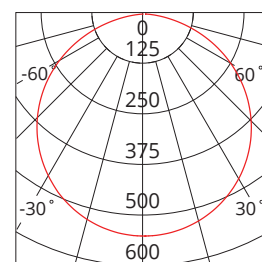

VISTA

VISTA20W06-TRI-EM

SAP CODE: 2001158

Photometric Diagram

Unit: cd
 - C0/180 110.0deg
 - C90/270 110.0deg

600mm, 20W, Tritone, Emergency, conventional appearance LED batten

An LED replacement for conventional battens with Tritone switchable colour temperature and emergency battery.

PHOTOMETRIC

Efficacy	100 / 110 / 105lm/W
LED	SMD
CCT	4000 / 4700 / 5700K
CRI	>80
Beam Angle	120°

ELECTRICAL

Driver	Integral
Supply Input	220-240V, 50/60Hz
Driver Output Voltage	20-57VDC
Power Factor	>0.9
LED Input Current (nominal)	VIST-350mA
Useful life @Ta25° (L70)	50,000hr