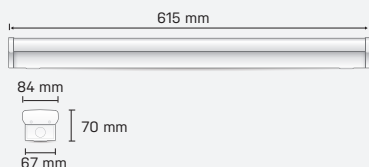

VISTA

VISTA20W06-TRI-EM

SAP CODE: 2001158

Photometric Diagram

Unit: cd
 - C0/180 110.0deg
 - C90/270 110.0deg

600mm, 20W, Tritone, Emergency, conventional appearance LED batten

An LED replacement for conventional battens with Tritone switchable colour temperature and emergency battery.

Accessories

SUSPENSION KIT; WIREGUARD

KEY INFORMATION

Lumen Output	2000 / 2200 / 2100lm
Input Power	20W
Hole Cutout Size	N/A
Install	SURFACE MOUNT
Dimming Options	Non-Dimmable
Trim Colour	WHITE
Warranty	5yr
IP Rating	IP20
IK Rating	N/A
IC Rating	N/A
Rebate Scheme Approvals	N/A

PHOTOMETRIC

Efficacy	100 / 110 / 105lm/W
LED	SMD
CCT	4000 / 4700 / 5700K
CRI	>80
Beam Angle	120°

ELECTRICAL

Driver	Integral
Supply Input	220-240V, 50/60Hz
Driver Output Voltage	20-57VDC
Power Factor	>0.9
LED Input Current (nominal)	VIST-350mA
Useful life @Ta25° (L70)	50,000hr

CONSTRUCTION

Housing	Aluminium
Optics	Polycarbonate Diffuser
Adjustable Angle	N/A
Fixings/Hardware	N/A
Connection Type	Terminal Block PA14
Total Weight	0.8kg
Dimensions	615x84x70mm
Operating Ambient Temp.	0 to 50°C
Electrical Classification	Class 1
Food Grade Approval	HACCP