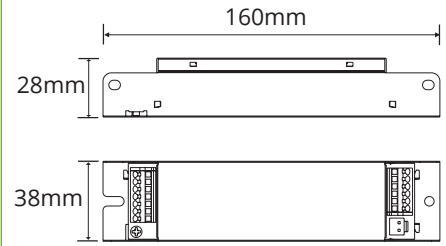

Emergency Battery Kit

Self charging battery for VISTA20W06-TRI-EM during blackouts

Emergency Light Kit ensures that lights remain on at a light level sufficient to allow people to see their way for three hours if there is a power failure