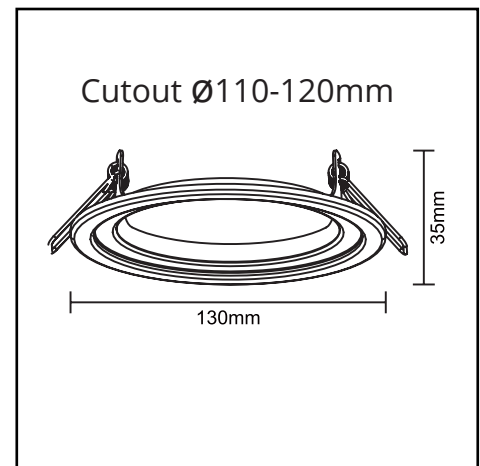

TRIM-VIVA110-130-W

QUICK FACTS

Compatibility	VIVA 110 / VIVA 110 Multi
Fascia Colour	Powdercoated White
Body	Steel
Installation	Recessed
Warranty	4 years

PHOTO

DIMENSIONS

Subject to change without notice, errors and omission excepted. Always make sure to use the most recent release.