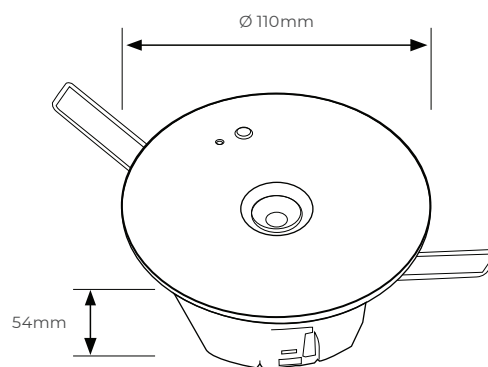

NIFTY LIFELIGHT

ORDERING INFORMATION	TS
Standard - White	NIFTY
Carton Quantity	20 Pieces
Weight - Single (Carton)	0.4kg (8.3kg)
Dimensions (Diameter x Height)	110mm x 54mm
Dimensions - Adaptor Plate (Diameter)	140mm
Dimensions - Ceiling Hole Cut-Out	90mm
Dimensions - Minimum Ceiling Depth	45mm

POWER, LAMPS AND BATTERY	TS
Power Consumption (Standby / Max)	0.5W / 1.6W
Lamp(s)	4 x LED
Battery	Lithium Iron Phosphate
Voltage (V) / Capacity (mAh)	3.2V / 1500mAh
Charging Method	Intelligent Current Limited Constant Voltage

TECHNICAL SPECIFICATIONS	CLASSIFICATION	TS
Operating Mode		
Voltage (V) Frequency (Hz)		
Operating Temperature		
Ingress Protection Rating (IP)		
	C0	D40
	C90	D40

SPACING TABLE AND MOUNTING HEIGHTS – AS/NZS 2293.1:2018 (MINIMUM LIGHT LEVEL OF 0.2 LUX)														
Classification	2.1m	2.4m	2.7m	3.0m	3.3m	3.6m	4.0m	4.5m	5.0m	6.0m	7.0m	8.0m	9.0m	10.0m
D40	11.5	13.2	14.8	16.5	18.1	19.5	20.1	20.7	21.2	22.1	22.6	23.0	23.1	23.0

For 1 lux and AS/NZS 2293.1:2005 spacing tables please visit:
<https://clevertronics.com.au/spacing-tables/>

*Warranty information located at:
<https://clevertronics.com.au/warranty-statement/>

Dimensions (mm)

clevertronics.com.au

1 Caribbean Drive, Scoresby VIC 3179
P +61 3 9559 2700 F +61 3 9559 2799 E info@clevertronics.com.au

Clevertronics is committed to continuously improving its products.
All features and specifications are subject to change without prior notice.
_PRODUCT SHEETS – AU Nifty Lifelight 04JUL23